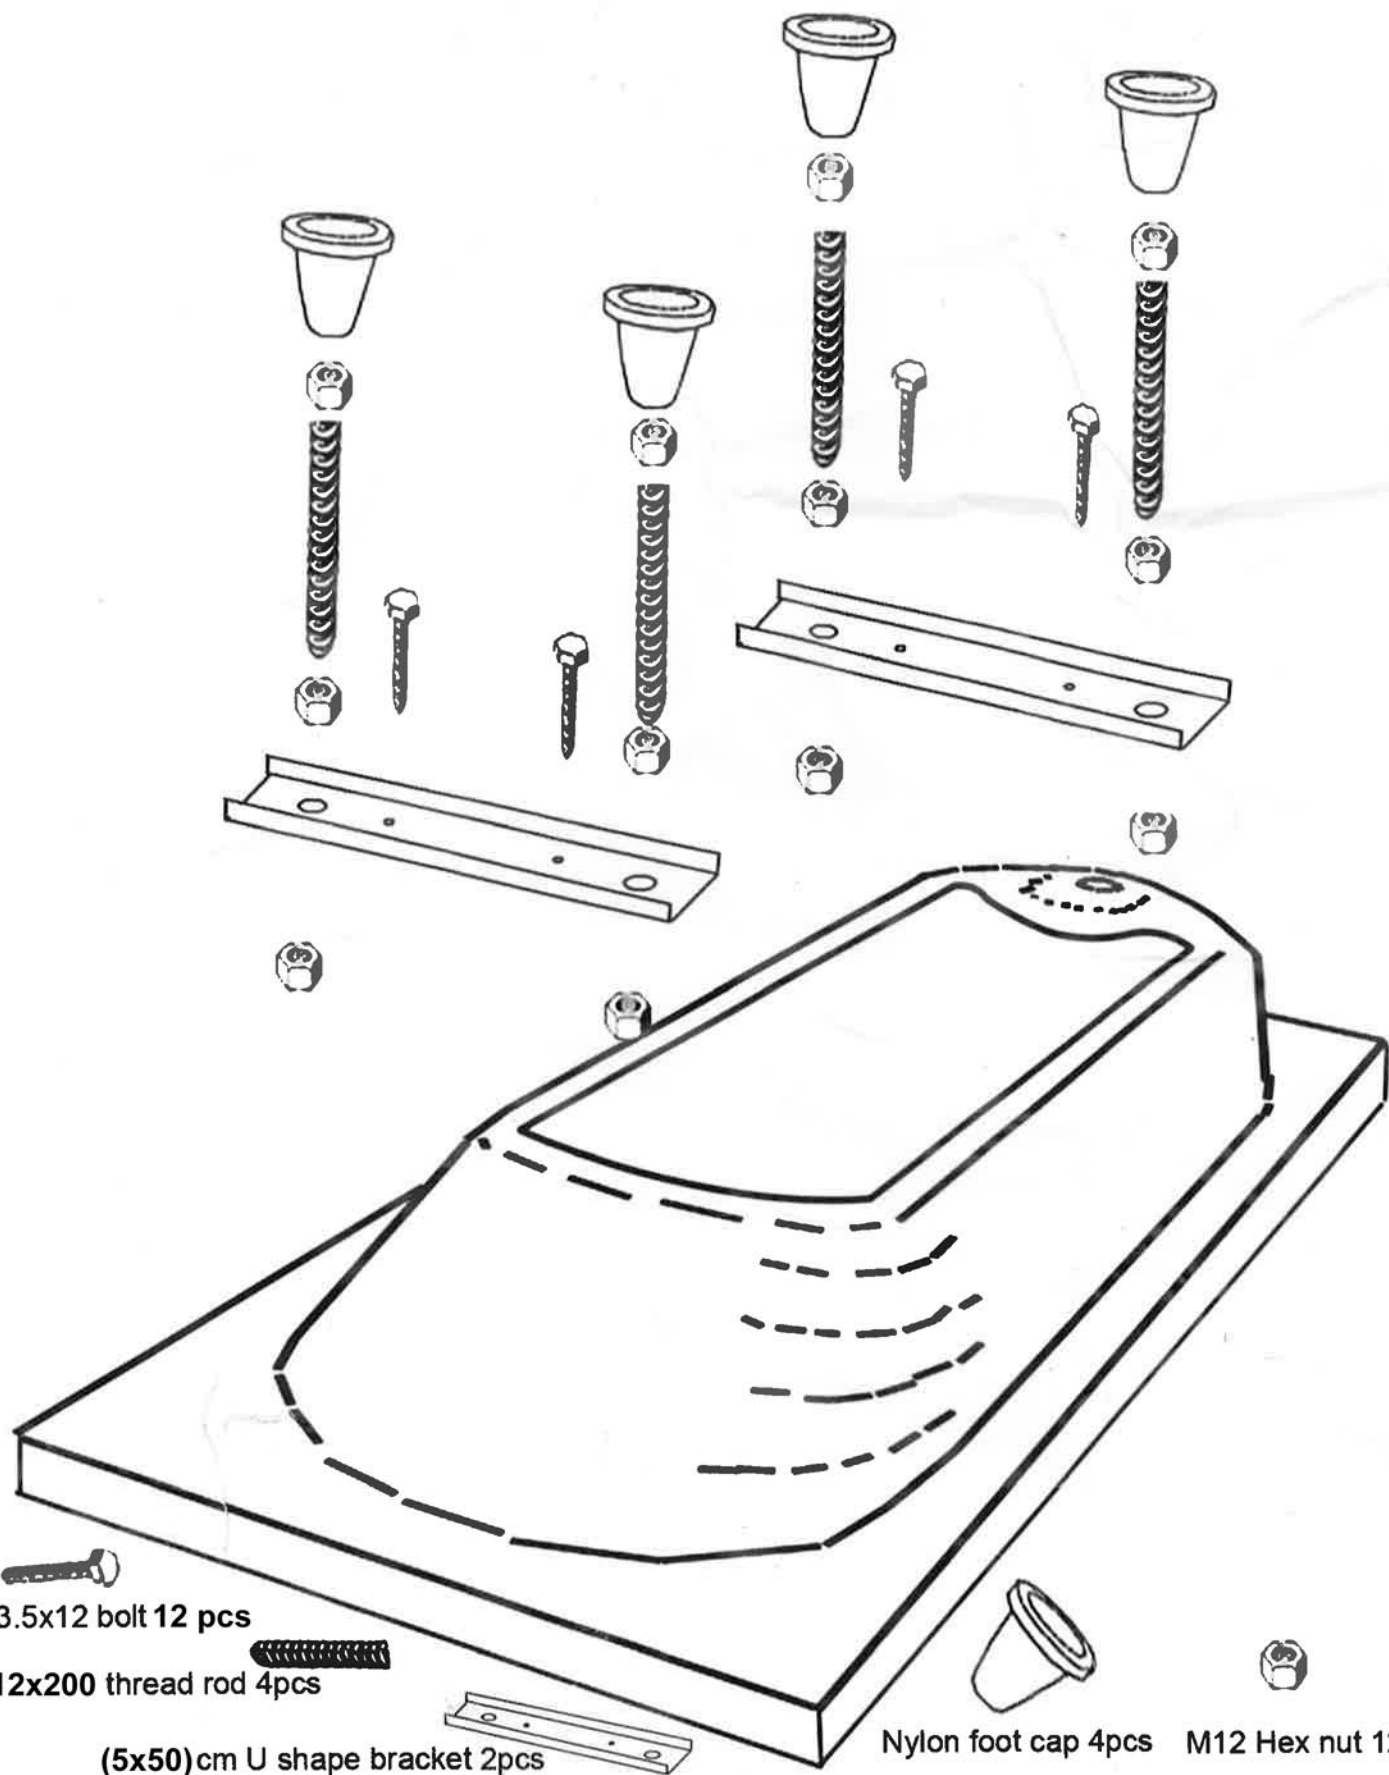

L1500

Montage anleitung

M3.5x12 bolt 12 pcs

M12x200 thread rod 4pcs

(5x50)cm U shape bracket 2pcs

Nylon foot cap 4pcs M12 Hex nut 12pcs