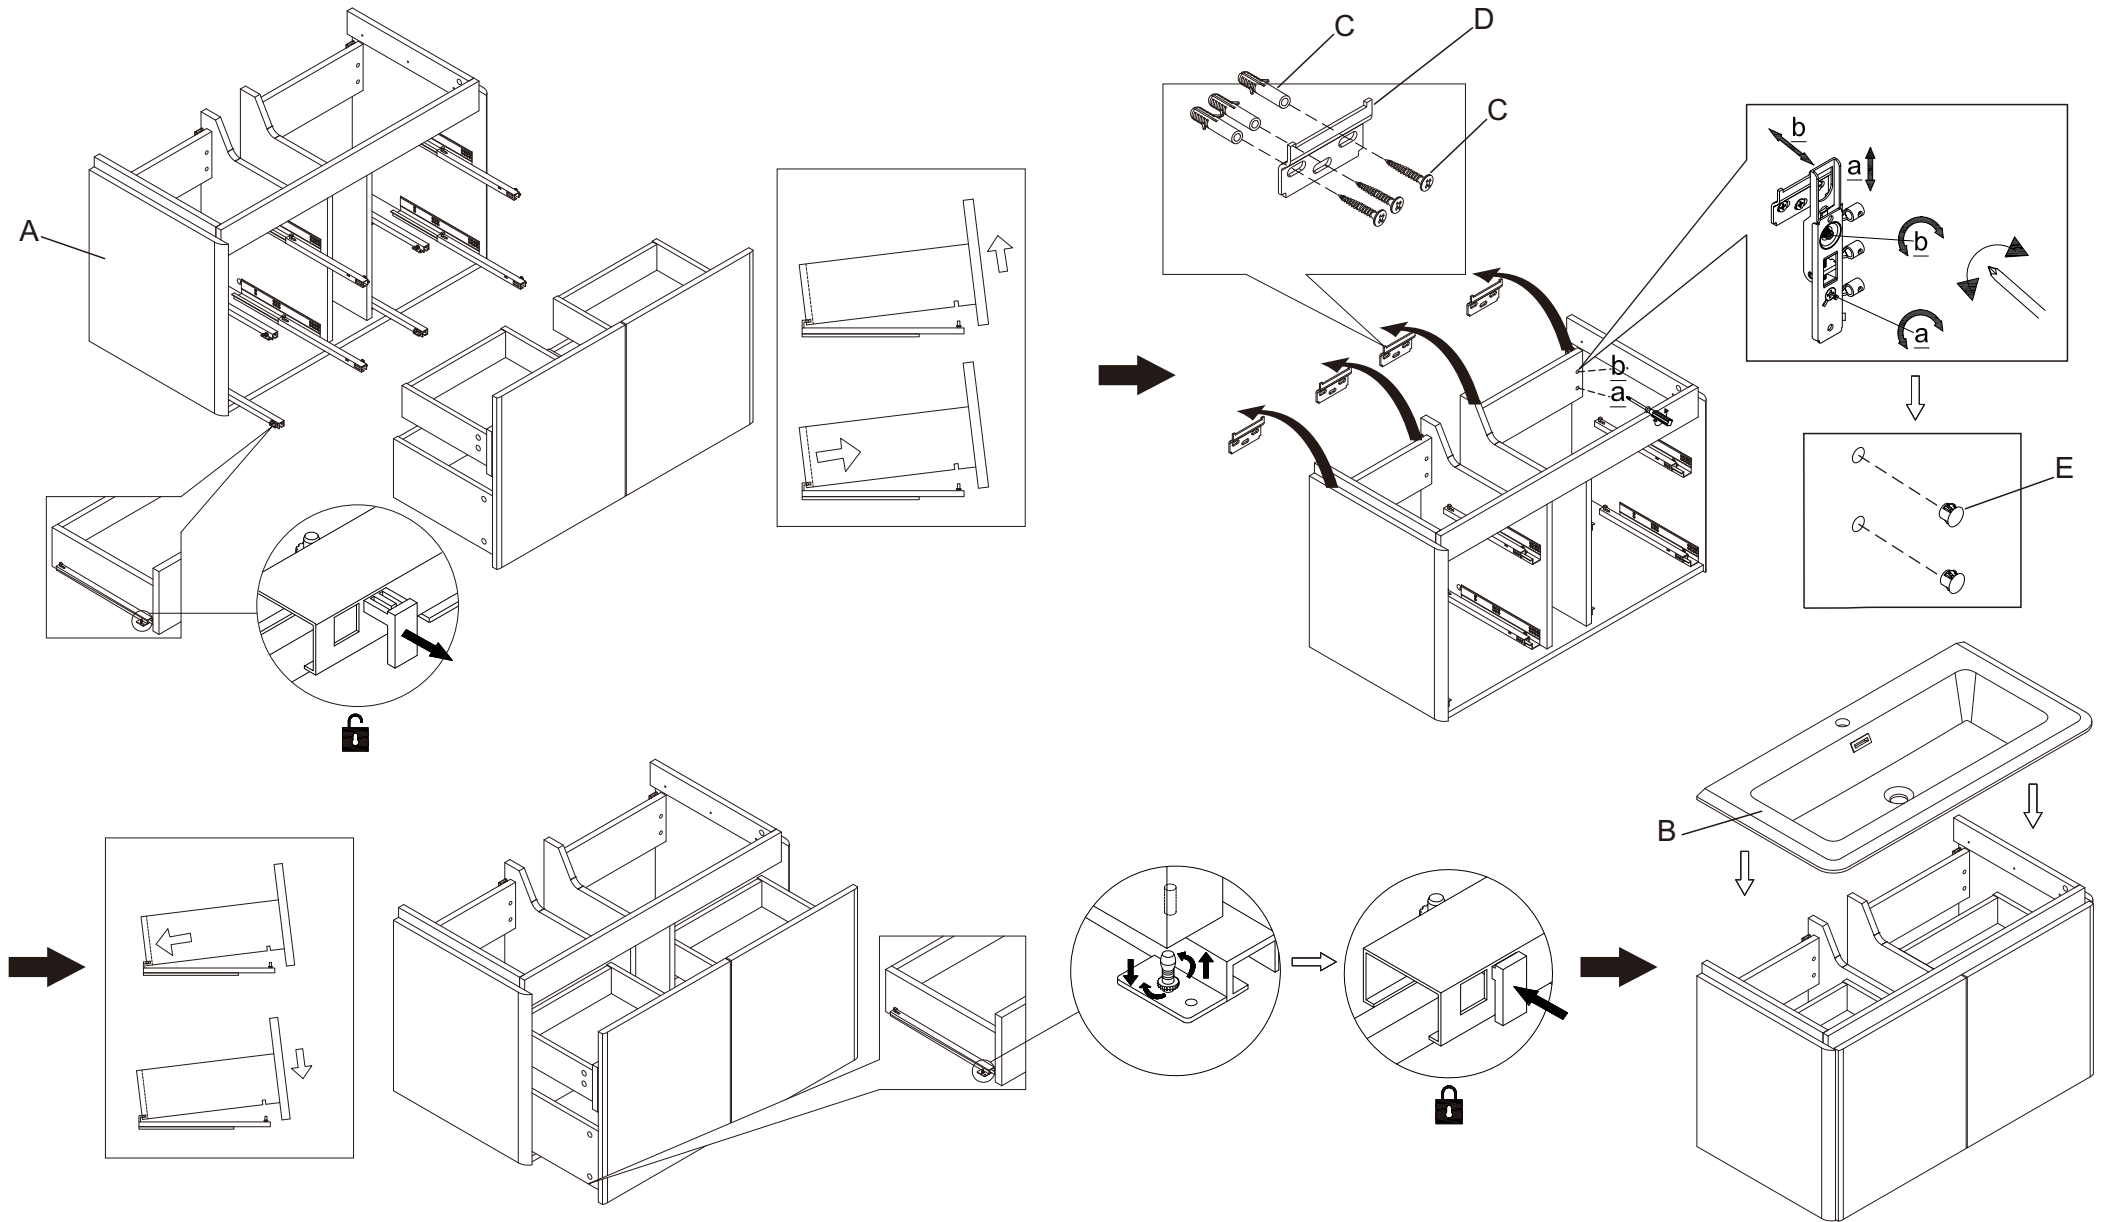

IKIA90-WHITE / GRAY

Ax1	Bx1	Cx12	Dx4	Ex8
		Ø8x40mm	Ø4.2x50mm	